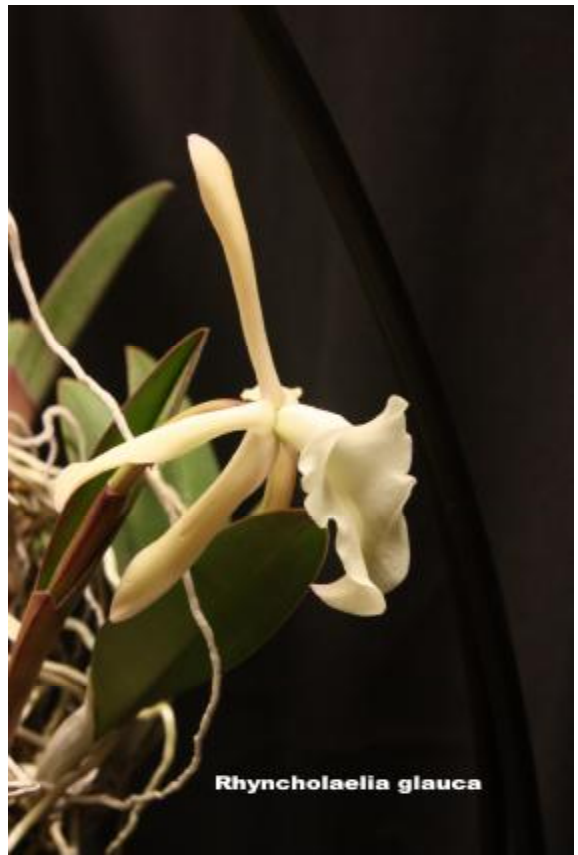

Rhyncholaelia glauca