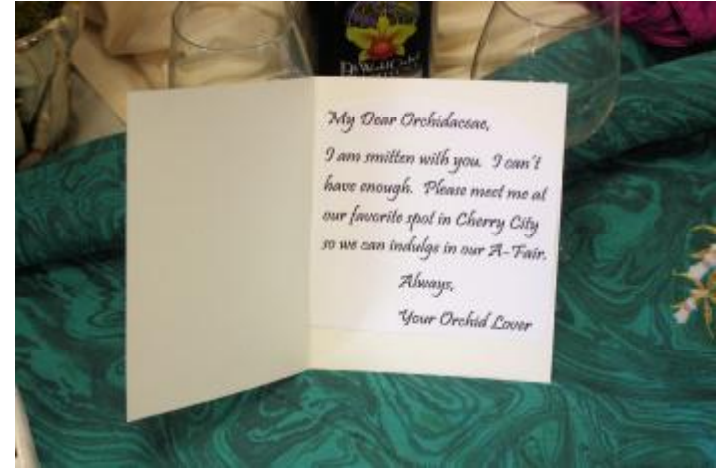

*My Dear Orchidaceae,
I am smitten with you. I can't
have enough. Please meet me at
our favorite spot in Cherry City
so we can indulge in our A-Fair.
Always,
Your Orchid Lover*